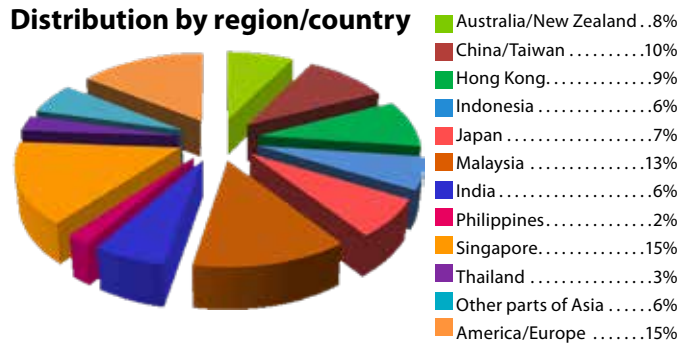

Insurance Directory of Asia (IDA)

Distribution by reader's profile

Circulation: 6,550 copies

Distribution by region/country

Reinsurance Directory of Asia (RDA)

Distribution by reader's profile

Circulation: 4,000 copies

Distribution by region/country

Directory advertisement specifications

Artwork Sizes for IDA and MID

Full Page Trim	182mm (W) X 257mm (H)
Full Page Bleed	188mm (W) X 263mm (H)

Artwork Sizes for AID, RDA and WIID