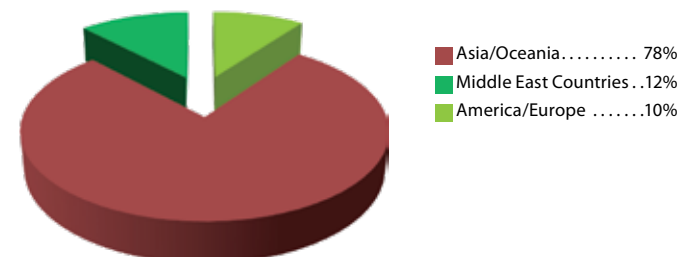

Insurance Directory of Asia (IDA)

Distribution by reader's profile

Circulation: 6,550 copies

Distribution by region/country

Reinsurance Directory of Asia (RDA)

Distribution by reader's profile

Circulation: 4,000 copies

Distribution by region/country

Directory advertisement specifications

Artwork Sizes for IDA and MID

Full Page Trim	182mm (W) X 257mm (H)
Full Page Bleed	188mm (W) X 263mm (H)

Artwork Sizes for AID, RDA and WIID